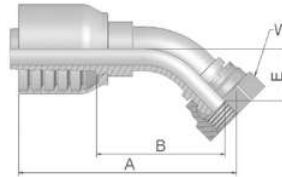

92 Female BSP Parallel Pipe Swivel – Straight (60° Cone)

BS5200-A – DKR

Part Number	Hose I.D.				Thread BSP	A mm	B mm	W mm
	DN	Inch	Size	mm				
19243-6-6	10	3/8	-6	9.5	3/8x19	49	20	22
19243-8-6	10	3/8	-6	9.5	1/2x14	51	22	27
19243-8-8	12	1/2	-8	12.7	1/2x14	57	22	27
19243-10-8	12	1/2	-8	12.7	5/8x14	55	20	30
19243-10-10	16	5/8	-10	15.9	5/8x14	57	21	30
19243-12-10	16	5/8	-10	15.9	3/4x14	61	22	32
19243-12-12	19	3/4	-12	19.1	3/4x14	61	22	32
19243-16-16	25	1	-16	25.4	1x11	72	25	41

B1 Female BSP Parallel Pipe Swivel 45° Elbow (60° Cone)

BS 5200-D – DKR 45°

Part Number	Hose I.D.				Thread BSP	A mm	B mm	E mm	W mm
	DN	Inch	Size	mm					
1B143-6-6	10	3/8	-6	9.5	3/8x19	67	37	17	22
1B143-8-8	12	1/2	-8	12.7	1/2x14	79	45	20	27
1B143-10-10	16	5/8	-10	15.9	5/8x14	89	50	23	30
1B143-12-12	19	3/4	-12	19.1	3/4x14	96	57	25	32
1B143-16-16	25	1	-16	25.4	1x11	121	77	33	41