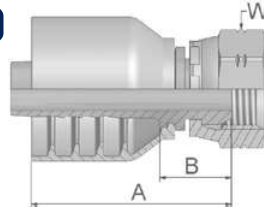

92 Female BSP Parallel Pipe Swivel – Straight (60° Cone)

BS5200-A – DKR

Part Number	Hose I.D.				Thread BSP	A mm	B mm	W mm
	DN	Inch	Size	mm				
19243-6-6	10	3/8	-6	9.5	3/8x19	49	20	22
19243-8-6	10	3/8	-6	9.5	1/2x14	51	22	27
19243-8-8	12	1/2	-8	12.7	1/2x14	57	22	27
19243-10-8	12	1/2	-8	12.7	5/8x14	55	20	30
19243-10-10	16	5/8	-10	15.9	5/8x14	57	21	30
19243-12-10	16	5/8	-10	15.9	3/4x14	61	22	32
19243-12-12	19	3/4	-12	19.1	3/4x14	61	22	32
19243-16-16	25	1	-16	25.4	1x11	72	25	41

B1 Female BSP Parallel Pipe Swivel 45° Elbow (60° Cone)

BS 5200-D – DKR 45°

Part Number	Hose I.D.				Thread BSP	A mm	B mm	E mm	W mm
	DN	Inch	Size	mm					
1B143-6-6	10	3/8	-6	9.5	3/8x19	67	37	17	22
1B143-8-8	12	1/2	-8	12.7	1/2x14	79	45	20	27
1B143-10-10	16	5/8	-10	15.9	5/8x14	89	50	23	30
1B143-12-12	19	3/4	-12	19.1	3/4x14	96	57	25	32
1B143-16-16	25	1	-16	25.4	1x11	121	77	33	41

Approved **fitting series** for hose types, depending on size: Also available in stainless steel. Details can be found in CAT 4400.1/UK

43	304	387	387ST	387TC	421WC	426	487	487ST	487TC	722	722TC	722ST	...
	787	787TC	787ST	797	797TC	797ST	881						